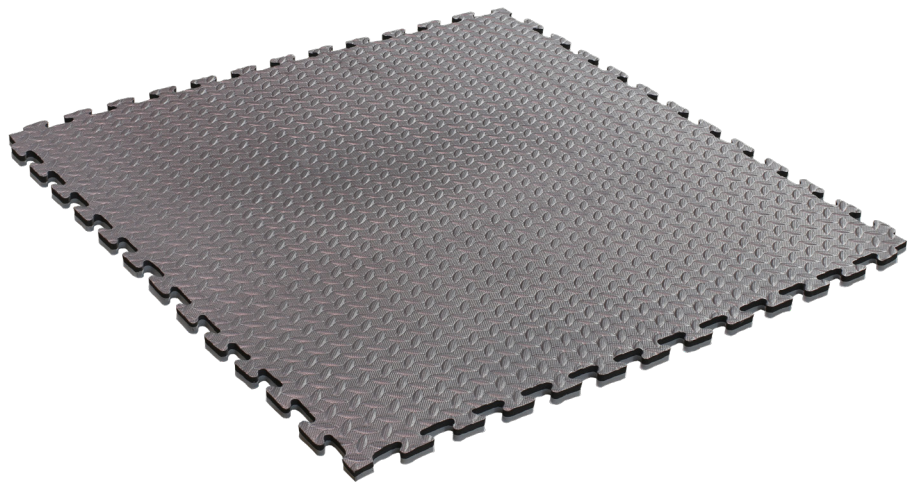

INTERLOCKING FITNESS TILE

The Interlocking Fitness Tile is a soft foam exercise mat that interlocks together to cover larger areas.

CODE	DESCRIPTION	THICKNESS	COLOUR/DESIGN	SIZE (MM)
ILF1010	Interlocking Fitness Tile	20mm	Black/Grey	1000 x 1000
*Mat sizes may vary + / - 5%				

COLOURS/ DESIGNS

Black

APPLICATIONS

- Ideal for gyms, workout areas, floor covering, noise absorber

FEATURES

- Approx. 20mm thick
- 100% EVA foam
- Reversible, can use black or grey side
- Easy to assemble, interlocking to cover larger areas

Anti Fatigue

Indoor Use

Slip Resistance

*Guaranteed against failure from manufacturing defects