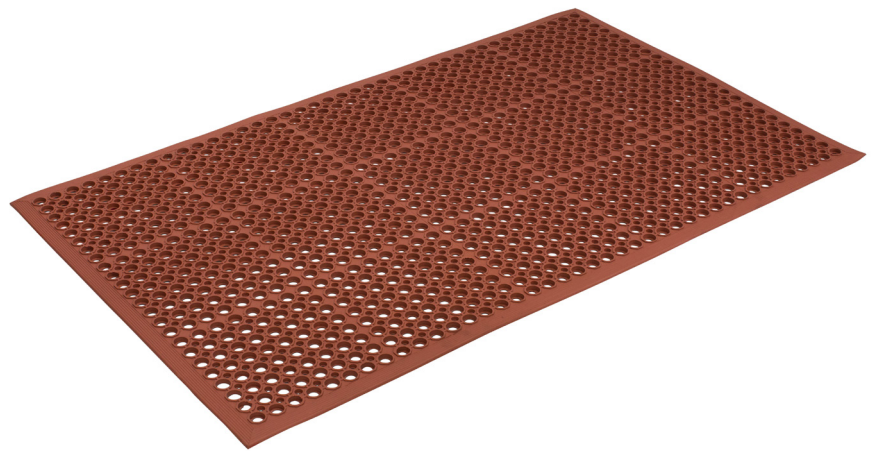

SAFETY CUSHION NITRILE

Safety Cushion's nitrile rubber compound and versatile, flow-through design combined to create an extremely popular all-purpose mat. Safety Cushion accommodates spills and debris, keeping employees safe and dry. It's lightweight form and moulded bevelled edging for trolley access makes the safety Cushion a popular anti-fatigue mat.

CODE	DESCRIPTION	COLOUR/DESIGN	SIZE (MM)
SCT15090	Safety Cushion Mat	Terracotta/Nitrile Rubber	1500 x 900
*Mat sizes may vary + / - 5%			

COLOURS/ DESIGNS

Terracotta

APPLICATIONS

- Ideal for kitchens, industrial and commercial areas, areas with chemical and grease

FEATURES

- Approx. 12mm Thick
- Nitrile rubber - chemical and grease resistant
- Anti-Fatigue safety mat
- Protection from wet floors
- Bevelled edges on all four sides
- Holes allow spills to pass through
- Non-Skid

Anti Fatigue

Slip Resistance

Food Service

Oil Resistant

Drainage

Suitable for Wet Areas

Indoor Use

12MM
7THICK