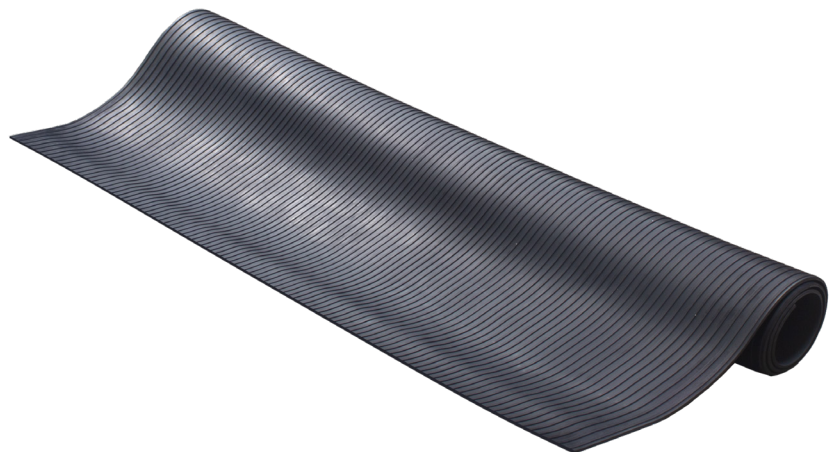

RUBBER UTE MAT

This heavy duty rubber is designed to protect ute trays and provide a slip-resistant surface. Easily cut to any size and shape of your tray. Deep groove corrugation texture makes it easy to clean.

CODE	DESCRIPTION	COLOUR/DESIGN	SIZE (MM)
RUM15015	Rubber Ute Mat	Black	1500 x 1500
*Mat sizes may vary + / - 5%			

COLOURS/ DESIGNS

APPLICATIONS

- Ideal as a ute tray liner

FEATURES

- Approx. 5mm thick
- Heavy duty rubber
- Broad Rib surface finish
- Non-slip texture
- Can be cut easily to fit in multiple trays
- Cloth texture backing - can be used reversible