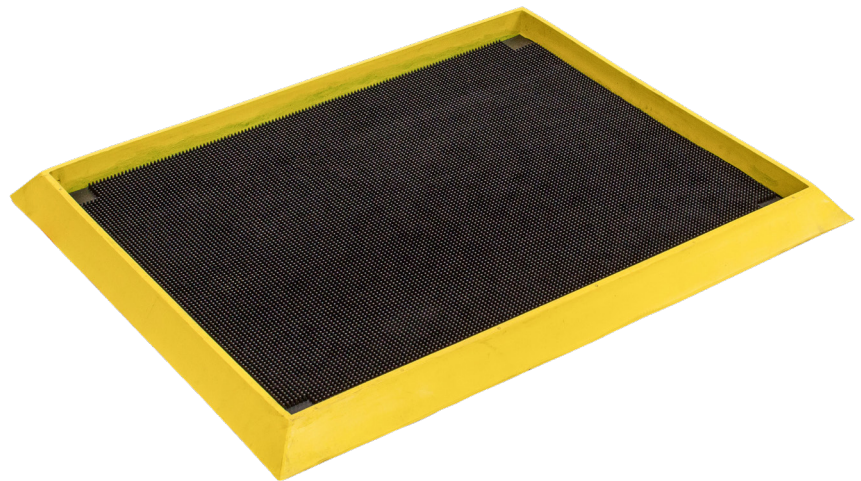

*Guaranteed against failure from manufacturing defects