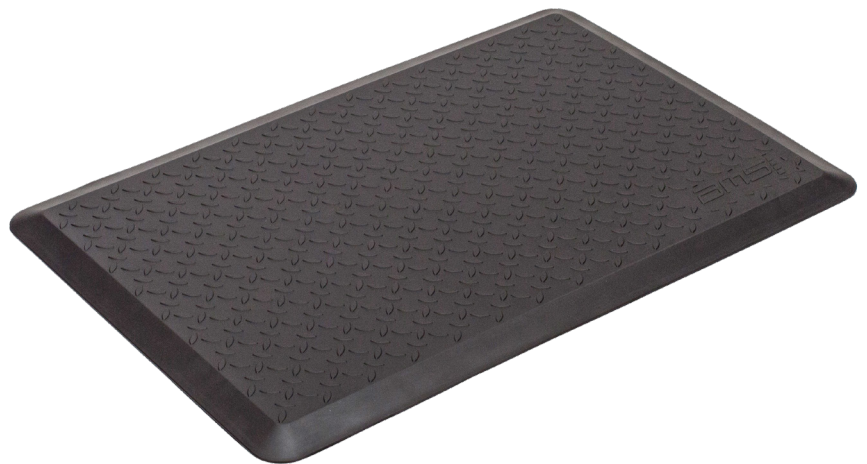

COMFORT PRO

Say goodbye to back, knee, and foot pain. The Comfort Pro mat is a specially designed anti-fatigue mat that is ergonomically engineered and medically proven to provide unsurpassed comfort, safety, relief, and support while you stand, wherever you stand. Neutral smelling and light weight.

CODE	DESCRIPTION	COLOUR/DESIGN	SIZE (MM)
CPM9161	Comfort Pro	Black	910 x 610
*Mat sizes may vary + / - 5%			

COLOURS/ DESIGNS

APPLICATIONS

- Ideal for stand up desks, shop counters, occupational therapy

FEATURES

- Approx. 20mm thick
- Made from high quality polyurethane foam
- Excellent anti-fatigue properties
- All edges bevelled for safety
- Easy to clean and move around
- Indoor use

Anti Fatigue

Indoor Use

*Guaranteed against failure from manufacturing defects