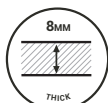

Slip Resistance

Hi Traffic

Drainage

Outdoor Use

Custom

THICK

*Guaranteed against failure from manufacturing defects

CODE	DESCRIPTION	COLOUR/DESIGN	SIZE (MM)
AKO60W	AKO Safety Matting	Anthracite	600 wide per metre
AKO60R	AKO Safety Matting	Anthracite	600 x 10m roll
AKO90W	AKO Safety Matting	Anthracite	900 wide per metre
AKO90R	AKO Safety Matting	Anthracite	900 x 10m roll
AKO120W	AKO Safety Matting	Anthracite	1200 wide per metre
AKO120R	AKO Safety Matting	Anthracite	1200 x 10m roll
AKO180W	AKO Safety Matting	Anthracite	1800 wide per metre
AKO180R	AKO Safety Matting	Anthracite	1800 x 10m roll
AKOSCR	Stainless Steel Screw & Cup Washer	Stainless Steel	25
AKOEDGE	Aluminium Edge Bar	Aluminium	2400